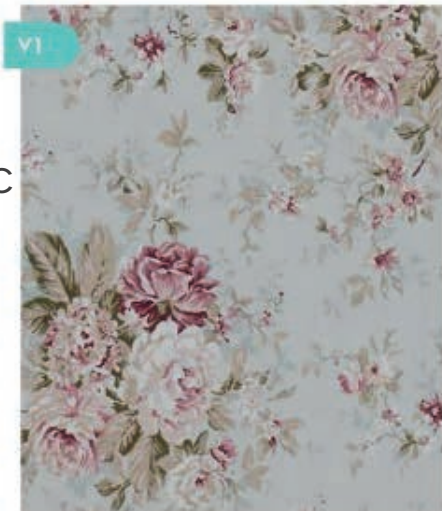

- Rose -

Waterproof Panama Fabric
65% Cotton 35% Polyester
45x45cm | 80x80cm