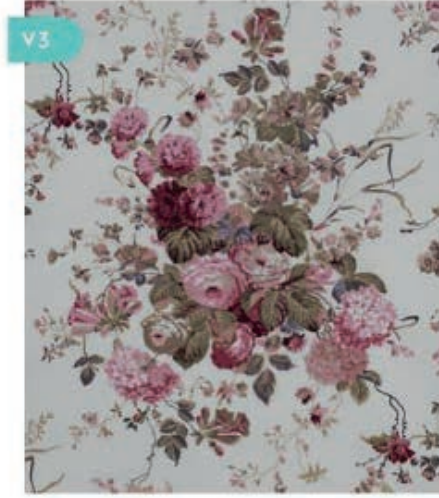

- Rose -

Waterproof Panama Fabric
65% Cotton 35% Polyester
45x45cm | 80x80cm