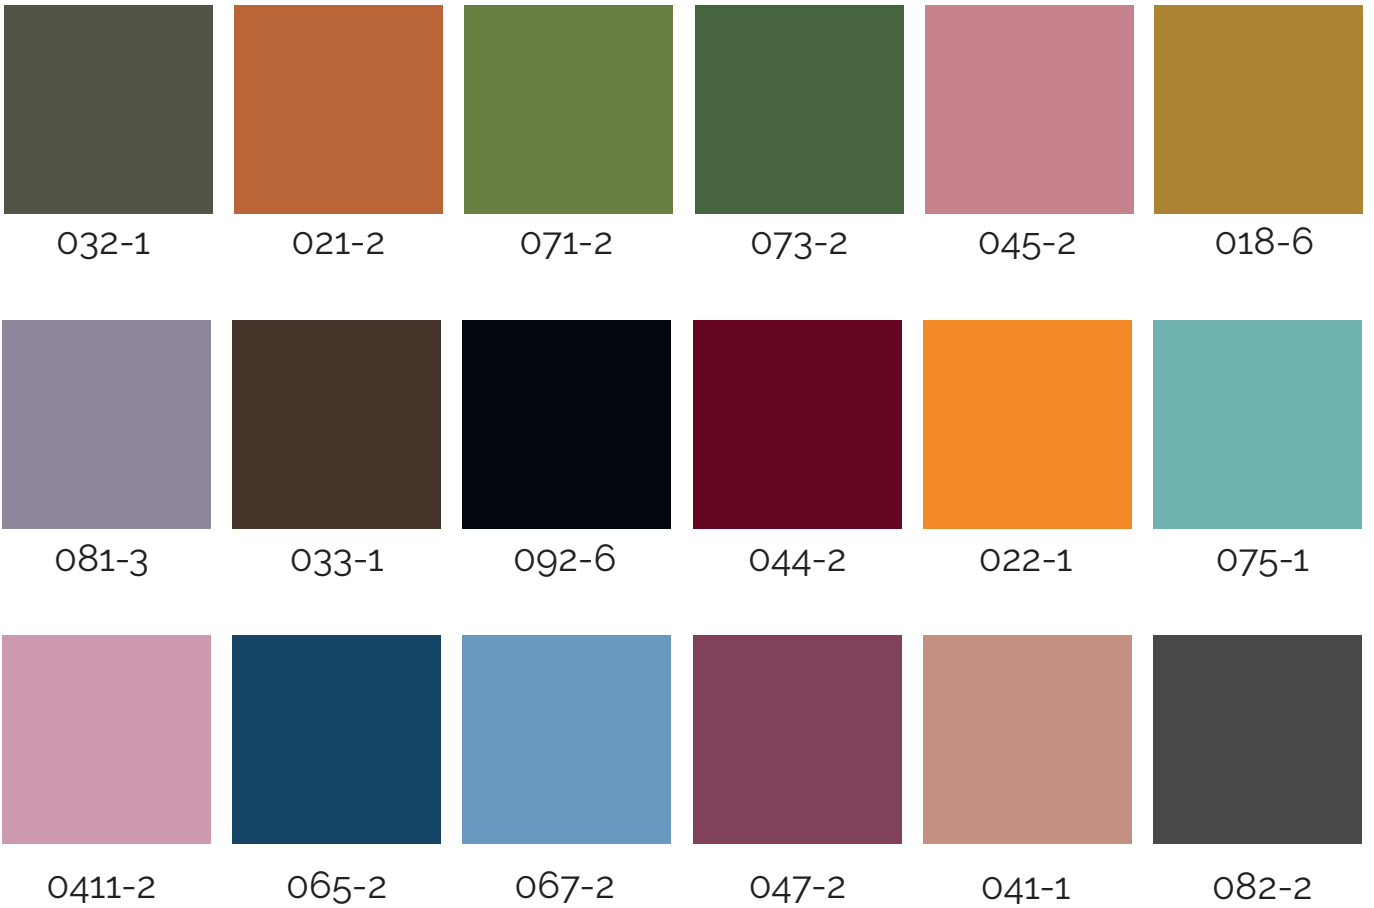

www.turkeyhometextile.com

- Harlem -

Waterproof Panama Fabric
65% Cotton 35% Polyester
45x45cm | 80x80cm

- Flowers -

Waterproof Panama Fabric
65% Cotton 35% Polyester
45x45cm | 80x80cm

Plain Color Palette

Waterproof Panama Fabric
65% Cotton 35% Polyester
100x200cm | 140x180cm | 175x240cm