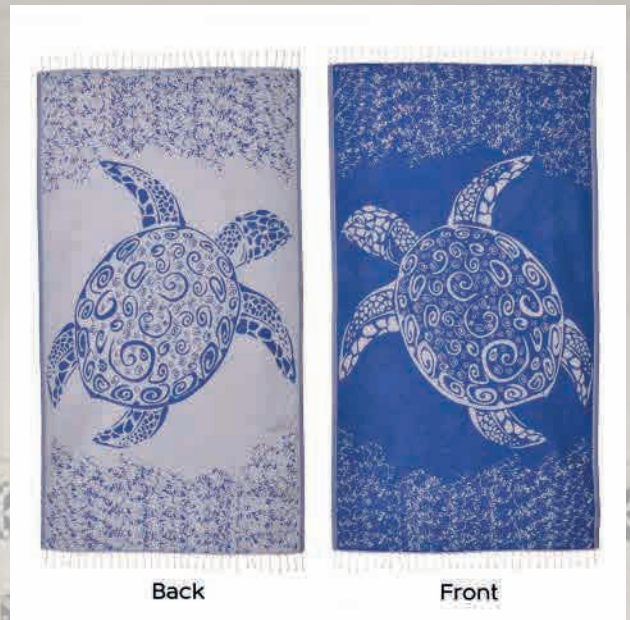

# -Harrem-

Standard Size

220GSM

Hooded

[www.turkeyhometextile.com](http://www.turkeyhometextile.com)

# Peshtamal

TURKISH TOWEL

Bath | Bathhouse | Sauna | Spa | Sea & Pool

Turkish Towel

Turkish Cotton

COTTON

- Caretta -  
100x180cm  
Double Sided

Back

Front

Pink

Back

Front

Blue

Back

Front

Yellow