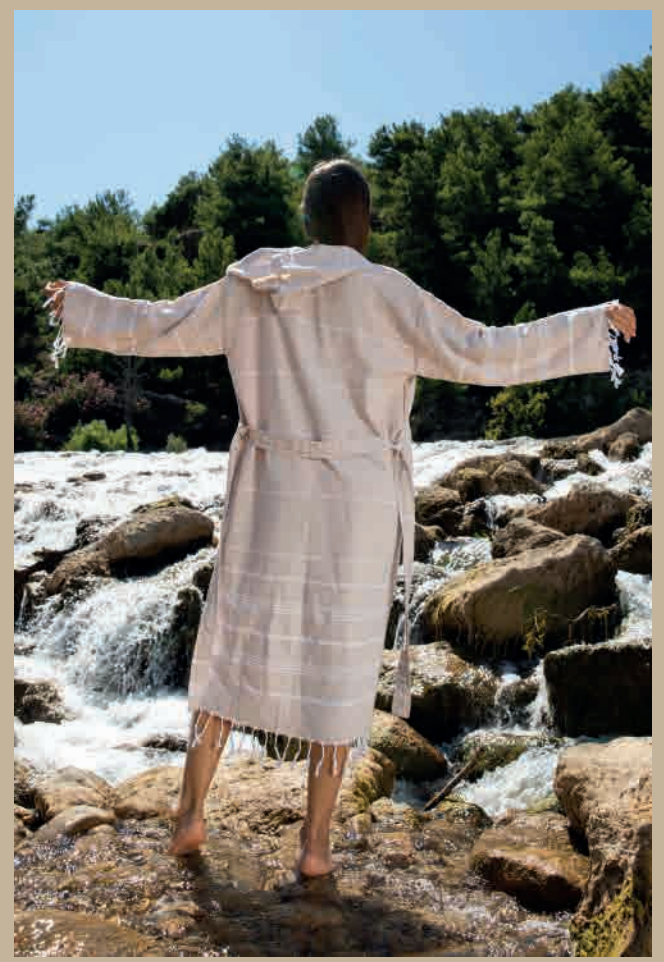

Beige

- Harrem -

Standard Size
220GSM
Hooded

www.turkeyhometextile.com